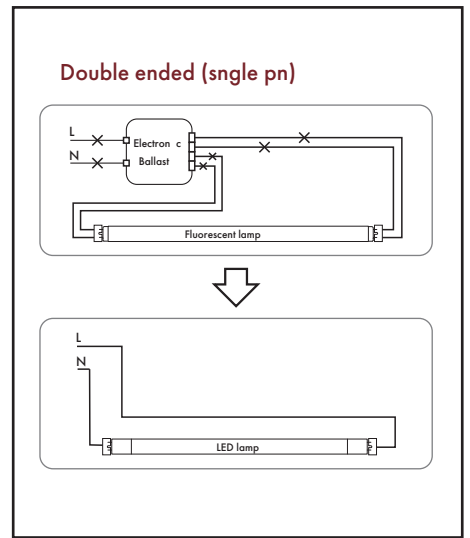

Surface Mount Kit Dimension

Wiring method - I

Wiring method - II

Wiring method - III

DIMENSIONS

Style	Type	A (Diameter)	B (Length)	Weight (lbs)
T5	4-ft	0.63" (15.87mm)	48" (1219.2mm)	0.45
T8	2-ft	1.00" (25.4mm)	24" (609.6mm)	0.50
T8	3-ft	1.00" (25.4mm)	36" (914.4mm)	0.65
T8	4-ft	1.00" (25.4mm)	48" (1219.2mm)	0.80
T8 (FA8)	8-ft	1.00" (25.4mm)	96" (2438.4mm)	1.50
T8 (R17d)	8-ft	1.00" (25.4mm)	96" (2438.4mm)	1.50

PHOTOMETRICS CHART

25W T5 (4-ft) DLC Standard

Illuminance at a Distance

Center Beam fc	Beam Width
2.5ft: 815 fc	7.7 ft 4.5 ft
5.0ft: 204 fc	15.4 ft 8.9 ft
7.5ft: 90.6 fc	23.2 ft 13.4 ft
10.0ft: 50.9 fc	30.9 ft 17.9 ft
12.5ft: 32.6 fc	38.6 ft 22.3 ft
15.0ft: 22.6 fc	46.3 ft 26.8 ft