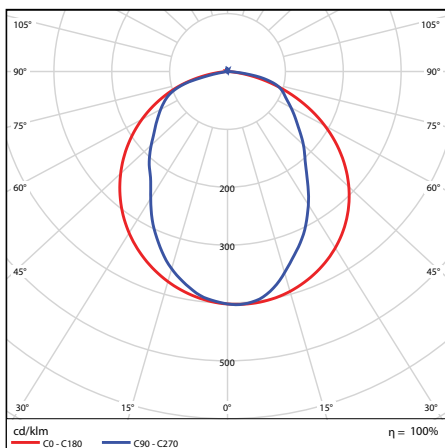

Surface Mount Kit Dimension

Wiring method - I

Wiring method - II

Wiring method - III

DIMENSIONS

Style	Type	A (Diameter)	B (Length)	Weight (lbs)
T5	4-ft	0.63" (15.87mm)	48" (1219.2mm)	0.45
T8	2-ft	1.00" (25.4mm)	24" (609.6mm)	0.50
T8	3-ft	1.00" (25.4mm)	36" (914.4mm)	0.65
T8	4-ft	1.00" (25.4mm)	48" (1219.2mm)	0.80
T8 (FA8)	8-ft	1.00" (25.4mm)	96" (2438.4mm)	1.50
T8 (R17d)	8-ft	1.00" (25.4mm)	96" (2438.4mm)	1.50

PHOTOMETRICS CHART

25W T5 (4-ft) DLC Standard

Illuminance at a Distance

Center Beam fc	Beam Width
2.5ft: 815 fc	7.7 ft 4.5 ft
5.0ft: 204 fc	15.4 ft 8.9 ft
7.5ft: 90.6 fc	23.2 ft 13.4 ft
10.0ft: 50.9 fc	30.9 ft 17.9 ft
12.5ft: 32.6 fc	38.6 ft 22.3 ft
15.0ft: 22.6 fc	46.3 ft 26.8 ft

■ Vert. Spread: 114.2°
■ Horiz. Spread: 83.6°

9W T8 (2-ft) DLC Standard

Illuminance at a Distance

Center Beam fc	Beam Width
2.5ft: 178 fc	5.4 ft 6.5 ft
5.0ft: 44.5 fc	10.7 ft 13.1 ft
7.5ft: 19.8 fc	16.1 ft 19.6 ft
10.0ft: 11.1 fc	21.4 ft 26.1 ft
12.5ft: 7.13 fc	26.8 ft 32.7 ft
15.0ft: 4.95 fc	32.2 ft 39.2 ft