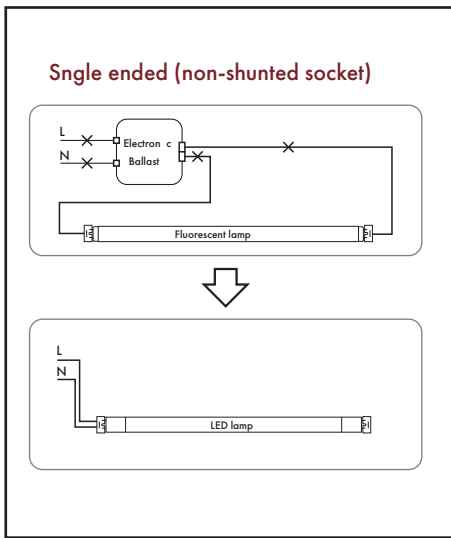

Surface Mount Kit Dimension

Wiring method - I

Wiring method - II

Wiring method - III

DIMENSIONS

Style	Type	A (Diameter)	B (Length)	Weight (lbs)
T5	4-ft	0.63" (15.87mm)	48" (1219.2mm)	0.45
T8	2-ft	1.00" (25.4mm)	24" (609.6mm)	0.50
T8	3-ft	1.00" (25.4mm)	36" (914.4mm)	0.65
T8	4-ft	1.00" (25.4mm)	48" (1219.2mm)	0.80
T8 (FA8)	8-ft	1.00" (25.4mm)	96" (2438.4mm)	1.50
T8 (R17d)	8-ft	1.00" (25.4mm)	96" (2438.4mm)	1.50