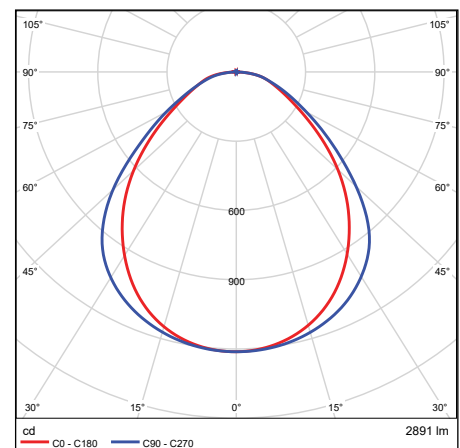

PHOTOMETRICS CHART

25W T5 (4-ft) DLC Standard

Illuminance at a Distance

Center Beam fc	Beam Width
2.5ft: 815 fc	7.7 ft 4.5 ft
5.0ft: 204 fc	15.4 ft 8.9 ft
7.5ft: 90.6 fc	23.2 ft 13.4 ft
10.0ft: 50.9 fc	30.9 ft 17.9 ft
12.5ft: 32.6 fc	38.6 ft 22.3 ft
15.0ft: 22.6 fc	46.3 ft 26.8 ft

■ Vert. Spread: 114.2°
■ Horiz. Spread: 83.6°

9W T8 (2-ft) DLC Standard

Illuminance at a Distance

Center Beam fc	Beam Width
2.5ft: 178 fc	5.4 ft 6.5 ft
5.0ft: 44.5 fc	10.7 ft 13.1 ft
7.5ft: 19.8 fc	16.1 ft 19.6 ft
10.0ft: 11.1 fc	21.4 ft 26.1 ft
12.5ft: 7.13 fc	26.8 ft 32.7 ft
15.0ft: 4.95 fc	32.2 ft 39.2 ft

■ Vert. Spread: 94.0°
■ Horiz. Spread: 105.2°

15W T8 (4-ft) DLC Standard

Illuminance at a Distance

Center Beam fc	Beam Width
2.5ft: 197 fc	5.5 ft 6.3 ft
5.0ft: 49.3 fc	11.0 ft 12.7 ft
7.5ft: 21.9 fc	16.5 ft 19.0 ft
10.0ft: 12.3 fc	22.0 ft 25.3 ft
12.5ft: 7.88 fc	27.5 ft 31.7 ft
15.0ft: 5.47 fc	33.0 ft 38.0 ft

■ Vert. Spread: 95.5°
■ Horiz. Spread: 103.4°