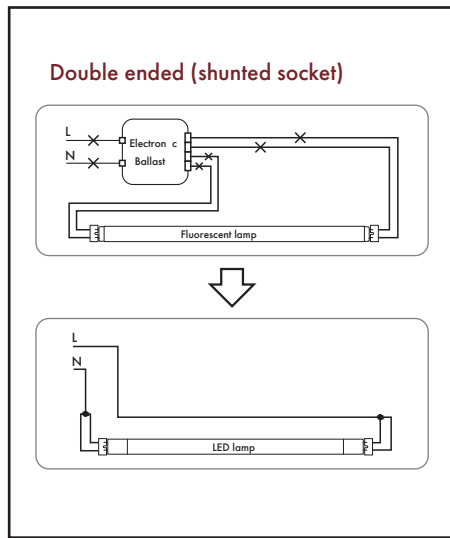

Wiring method - II