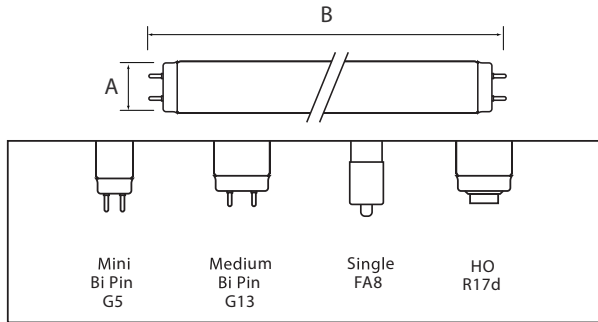

Surface Mount Kit Dimension

Wiring method - I

Wiring method - II

Wiring method - III

DIMENSIONS

Style	Type	A (Diameter)	B (Length)	Weight (lbs)
T5	4-ft	0.63" (15.87mm)	48" (1219.2mm)	0.45
T8	2-ft	1.00" (25.4mm)	24" (609.6mm)	0.50
T8	3-ft	1.00" (25.4mm)	36" (914.4mm)	0.65
T8	4-ft	1.00" (25.4mm)	48" (1219.2mm)	0.80
T8 (FA8)	8-ft	1.00" (25.4mm)	96" (2438.4mm)	1.50
T8 (R17d)	8-ft	1.00" (25.4mm)	96" (2438.4mm)	1.50

PHOTOMETRICS CHART

25W T5 (4-ft) DLC Standard

Illuminance at a Distance

Center Beam fc	Beam Width
2.5ft: 815 fc	7.7 ft 4.5 ft
5.0ft: 204 fc	15.4 ft 8.9 ft
7.5ft: 90.6 fc	23.2 ft 13.4 ft
10.0ft: 50.9 fc	30.9 ft 17.9 ft
12.5ft: 32.6 fc	38.6 ft 22.3 ft
15.0ft: 22.6 fc	46.3 ft 26.8 ft