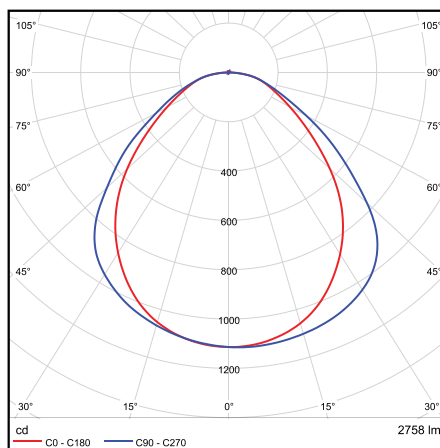

PHOTOMETRICS CHART

25W T5 (4-ft) DLC Standard

Illuminance at a Distance

Center Beam fc	Beam Width
2.5ft: 815 fc	7.7 ft 4.5 ft
5.0ft: 204 fc	15.4 ft 8.9 ft
7.5ft: 90.6 fc	23.2 ft 13.4 ft
10.0ft: 50.9 fc	30.9 ft 17.9 ft
12.5ft: 32.6 fc	38.6 ft 22.3 ft
15.0ft: 22.6 fc	46.3 ft 26.8 ft

■ Vert. Spread: 114.2°
■ Horiz. Spread: 83.6°

9W T8 (2-ft) DLC Standard

Illuminance at a Distance

Center Beam fc	Beam Width
2.5ft: 178 fc	5.4 ft 6.5 ft
5.0ft: 44.5 fc	10.7 ft 13.1 ft
7.5ft: 19.8 fc	16.1 ft 19.6 ft
10.0ft: 11.1 fc	21.4 ft 26.1 ft
12.5ft: 7.13 fc	26.8 ft 32.7 ft
15.0ft: 4.95 fc	32.2 ft 39.2 ft

■ Vert. Spread: 94.0°
■ Horiz. Spread: 105.2°

15W T8 (4-ft) DLC Standard

Illuminance at a Distance

Center Beam fc	Beam Width
2.5ft: 197 fc	5.5 ft 6.3 ft
5.0ft: 49.3 fc	11.0 ft 12.7 ft
7.5ft: 21.9 fc	16.5 ft 19.0 ft
10.0ft: 12.3 fc	22.0 ft 25.3 ft
12.5ft: 7.88 fc	27.5 ft 31.7 ft
15.0ft: 5.47 fc	33.0 ft 38.0 ft

■ Vert. Spread: 95.5°
■ Horiz. Spread: 103.4°