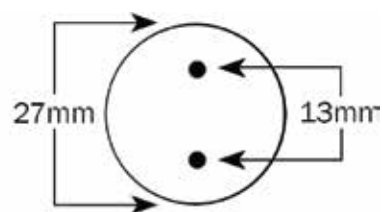

Surface Mount Kit Dimension

Wiring method - I

Wiring method - II

Wiring method - III

DIMENSIONS

Style	Type	A (Diameter)	B (Length)	Weight (lbs)
T5	4-ft	0.63" (15.87mm)	48" (1219.2mm)	0.45
T8	2-ft	1.00" (25.4mm)	24" (609.6mm)	0.50
T8	3-ft	1.00" (25.4mm)	36" (914.4mm)	0.65
T8	4-ft	1.00" (25.4mm)	48" (1219.2mm)	0.80
T8 (FA8)	8-ft	1.00" (25.4mm)	96" (2438.4mm)	1.50
T8 (R17d)	8-ft	1.00" (25.4mm)	96" (2438.4mm)	1.50

PHOTOMETRICS CHART

25W T5 (4-ft) DLC Standard

Illuminance at a Distance

Center Beam fc	Beam Width
2.5ft: 815 fc	7.7 ft 4.5 ft
5.0ft: 204 fc	15.4 ft 8.9 ft
7.5ft: 90.6 fc	23.2 ft 13.4 ft
10.0ft: 50.9 fc	30.9 ft 17.9 ft
12.5ft: 32.6 fc	38.6 ft 22.3 ft
15.0ft: 22.6 fc	46.3 ft 26.8 ft